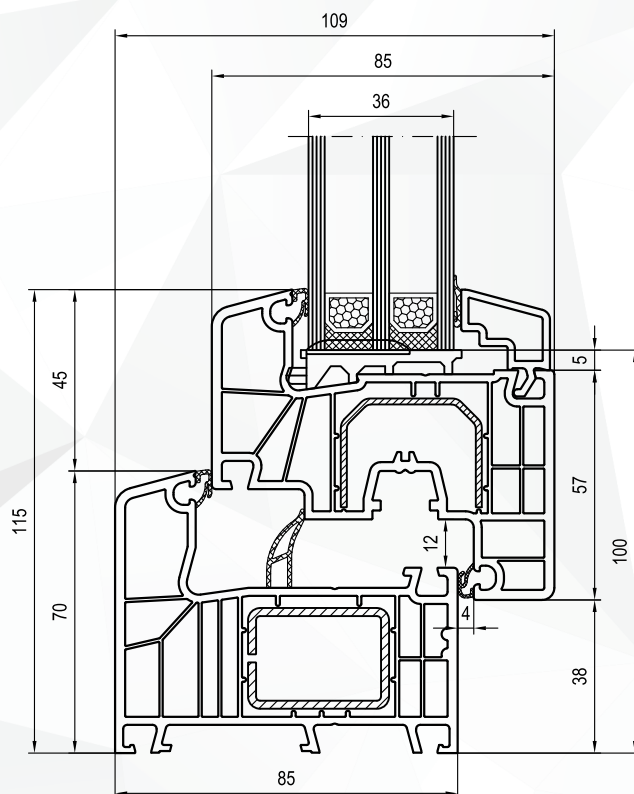

Static connector

90 degree connector

135 degree connector

Pipe angle connector

ARCTIC 4000 ARCTIC ULTRA 7000

ULTIMATE 8000

COMTEC 85

VISION NEO