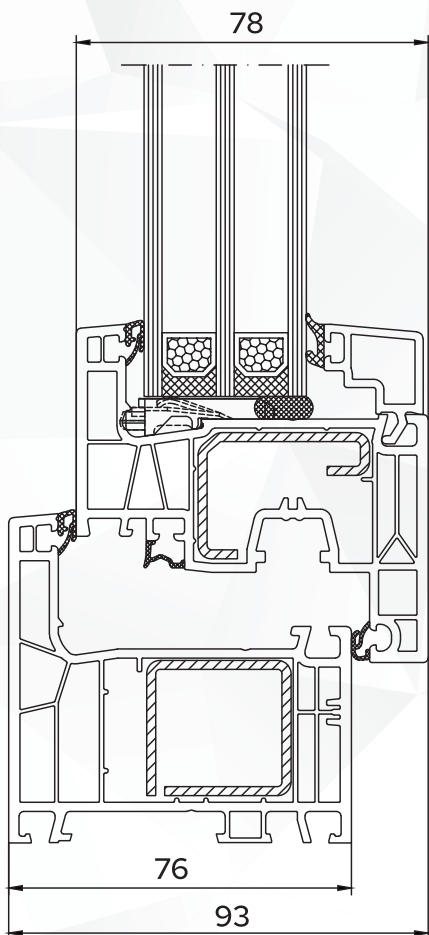

Static connector

90 degree connector

135 degree connector

Pipe angle connector

ARCTIC 4000 ARCTIC ULTRA 7000

ULTIMATE 8000

COMTEC 85

VISION NEO