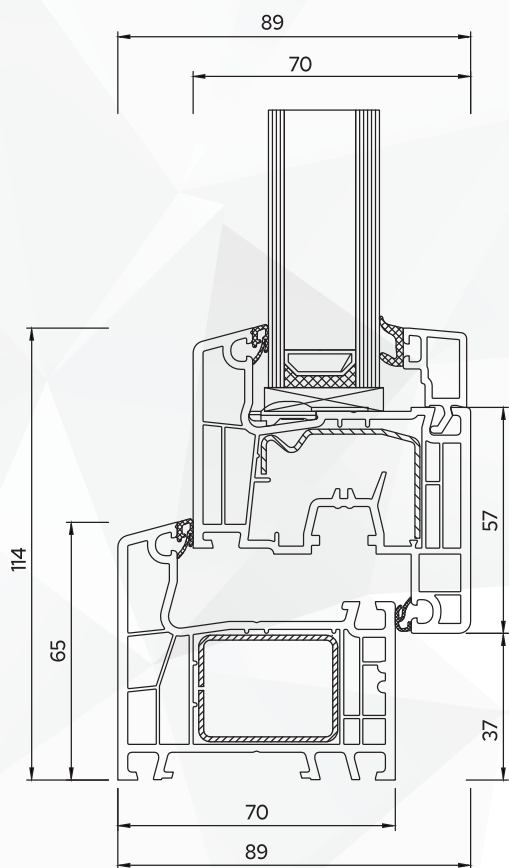

Static connector

90 degree connector

135 degree connector

Pipe angle connector

ARCTIC 4000 ARCTIC ULTRA 7000

ULTIMATE 8000

COMTEC 85

VISION NEO