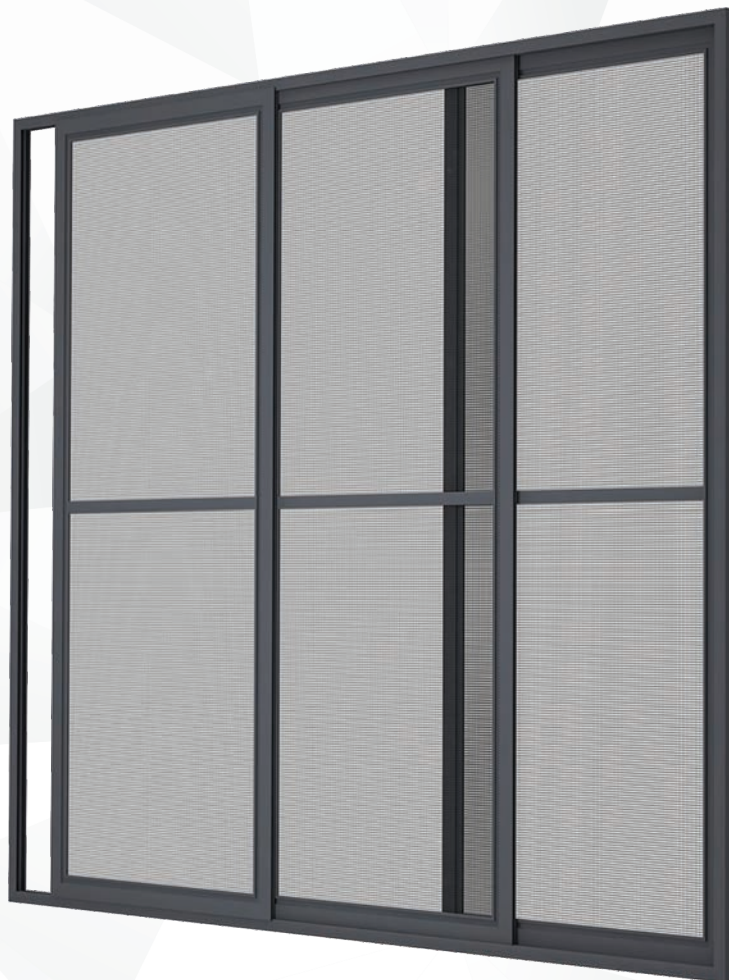

Mosquito nets are functional and practical protection against unwanted insects. They guarantee **comfort at home** even with an opened window and the light on.

EFFECTIVE PROTECTION

There are several mosquito net systems for different applications: **framed mosquito net, openable mosquito net, sliding mosquito net, and roll-up mosquito net.**

A mosquito net mounted in the window increases its functionality and effectively protects the room from insects.

Mosquito nets are constructed using sturdy frames and various types of mesh suited for different purposes.