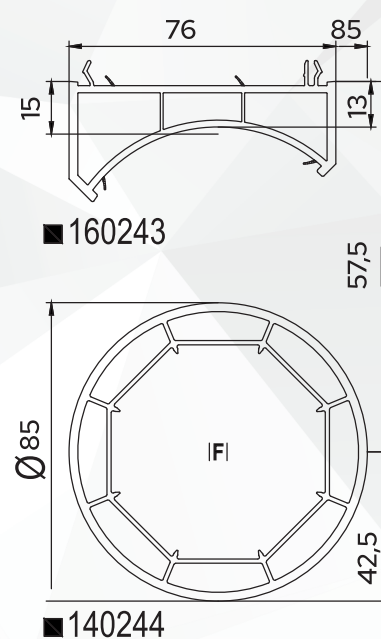

Static connector

90 degree connector

135 degree connector

Pipe angle connector

ARCTIC 4000 ARCTIC ULTRA 7000

ULTIMATE 8000

COMTEC 85

VISION NEO