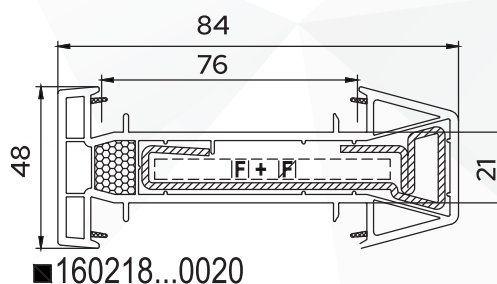

Static connector

90 degree connector

135 degree connector

Pipe angle connector

ARCTIC 4000 ARCTIC ULTRA 7000

ULTIMATE 8000

COMTEC 85

VISION NEO