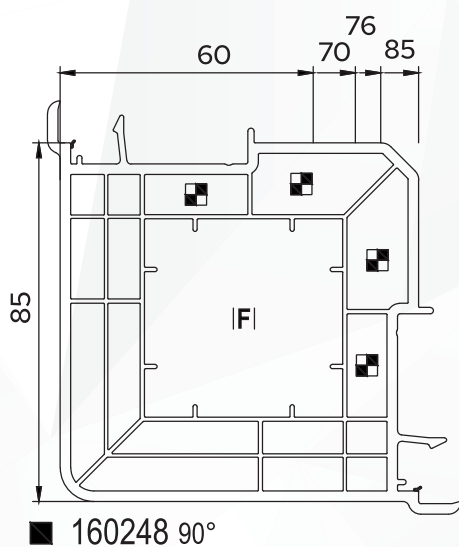

Static connector

90 degree connector

135 degree connector

Pipe angle connector

ARCTIC 4000 ARCTIC ULTRA 7000

ULTIMATE 8000

COMTEC 85

VISION NEO