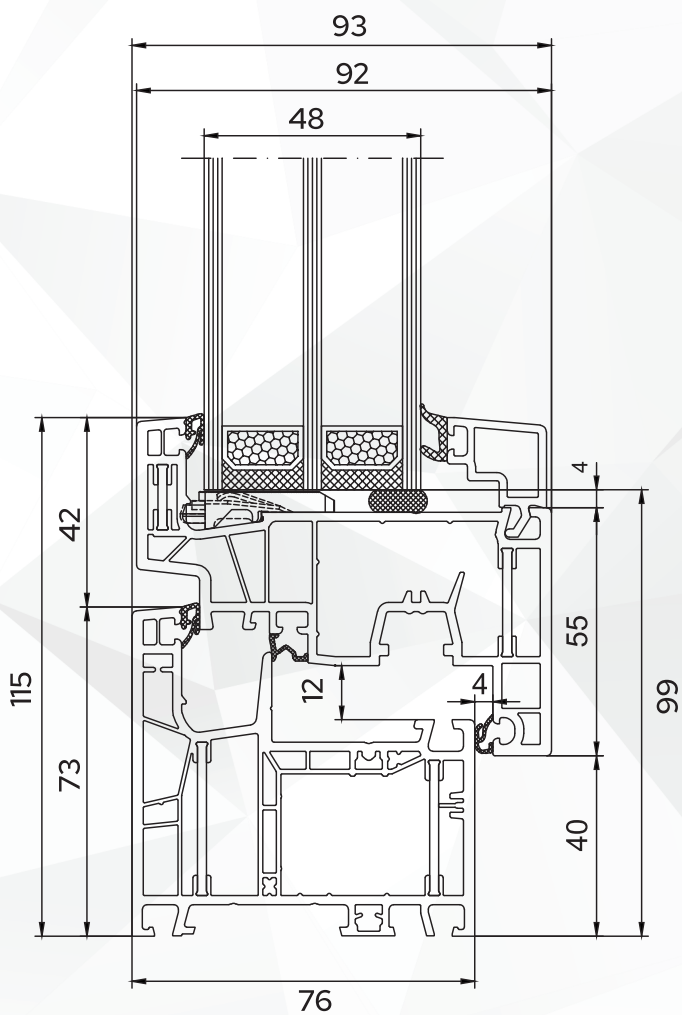

VISION NEO

VISION NEO PLUS