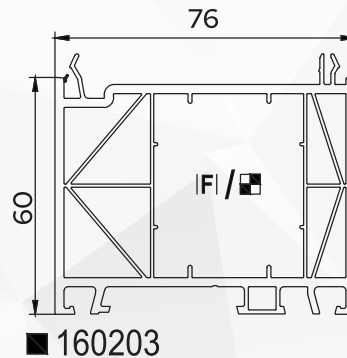

ACCESSORIES

Extensions