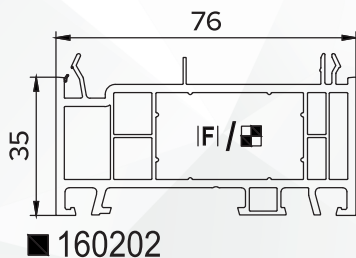

ACCESSORIES

Extensions