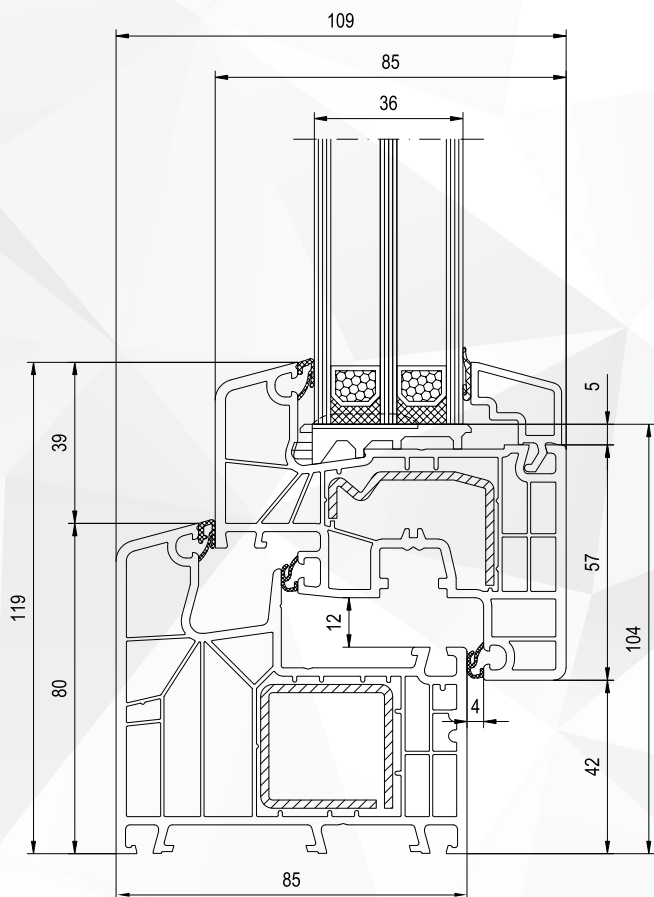

Static connector

90 degree connector

135 degree connector

Pipe angle connector

ARCTIC 4000 ARCTIC ULTRA 7000

ULTIMATE 8000

COMTEC 85

VISION NEO