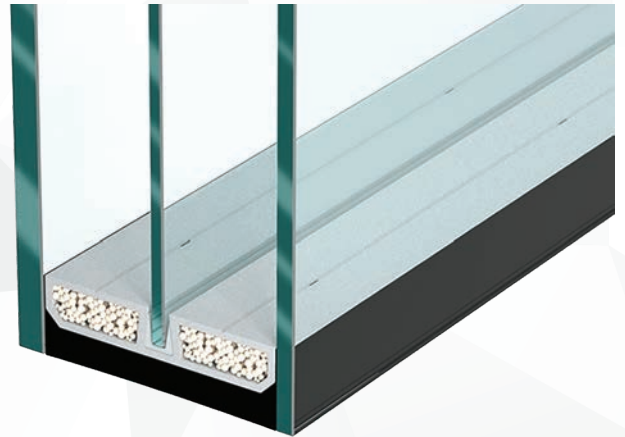

V-SPACE

HS WHITE

HS 300 F1

HS 300 GOLD

GLASS

patterns

Decorative glass is both decorative and functional. It is the **perfect solution** for natural interior while maintaining the privacy of your room. Decorative glass is ideally suited for use in office walls, as balustrade elements and even in glass doors

warm edge space bar

Additional benefits include the **SWISSPACER warm** edge spacer bar which seals the edges of glazing units for perfect thermal insulation.

The high functionality of „warm frames“ for the construction of glazing units is due to the fact that they allow to raise the **window temperature** from the side of the room at the point of contact of the frame and the pane.