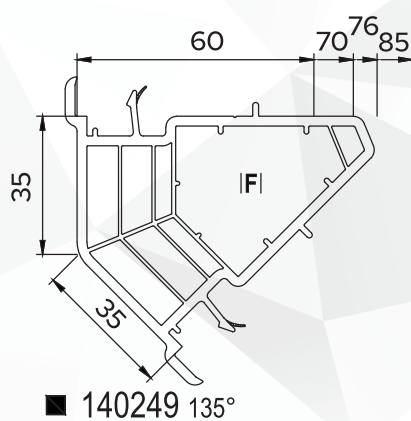

Static connector

90 degree connector

135 degree connector

Pipe angle connector

ARCTIC 4000 ARCTIC ULTRA 7000

ULTIMATE 8000

COMTEC 85

VISION NEO