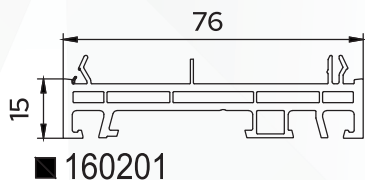

ACCESSORIES

Extensions