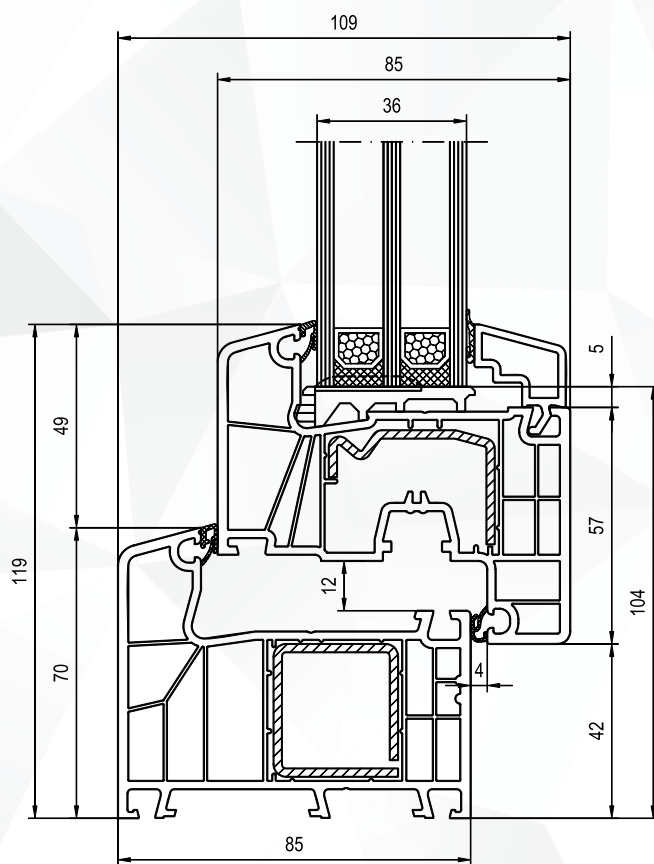

Static connector

90 degree connector

135 degree connector

Pipe angle connector

ARCTIC 4000 ARCTIC ULTRA 7000

ULTIMATE 8000

COMTEC 85

VISION NEO