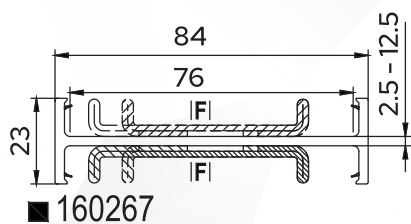

Static connector

90 degree connector

135 degree connector

Pipe angle connector

ARCTIC 4000 ARCTIC ULTRA 7000

ULTIMATE 8000

COMTEC 85

VISION NEO