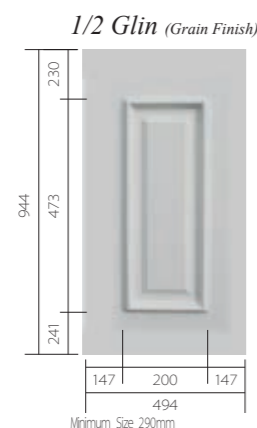

Side Panels

Palladio Doors Composite	65mm fibreglass reinforced Monocoque Composite Door, Patented Design protected in Europe by patent no 1766176, Canadian and US Pending
Palladio Colours	White, Cream, Red, Blue, Green, Bog Oak, Rosewood, Anthracite grey, Chartwell Green, Light Oak, Silver grey, Agate grey, Burgundy, Quartz Grey, Balmoral, Sage Please note: Half Sidelight Panels are not available in Silver Grey, Agate Grey, Burgundy, Quartz Grey, Balmoral and Sage
Avant Garde Colours	White, Cream, Red, Blue, Bog Oak, Chartwell Green, Anthracite grey, Silver grey, Burgundy, Agate grey, Quartz Grey, Balmoral, Champagne, Platinum Bronze, Windsor, Sage
Double Rebate	Double rebate using two seals achieving excellent draught proofing
Single Door Slab Size	<table border="0"> <tr> <th colspan="2"><i>Palladio Collection</i></th> <th colspan="2"><i>Avant garde Collection</i></th> </tr> <tr> <td>Leaf Min. 782 mm x 1855mm</td> <td>Single Door Min. 878 mm x 1951</td> <td>Leaf Min. 782 mm x 1855mm</td> <td>Single Door Min. 878 mm x 1951</td> </tr> <tr> <td>Only Max 910mm x 2095 mm</td> <td>With Frame Max 1006 mm x 2191mm</td> <td>Only Max 970mm x 2135 mm</td> <td>With Frame Max 1066 mm x 2231mm</td> </tr> <tr> <td colspan="4">Please note: Minimum Size 858 with 57mm frame on lock side.</td> </tr> <tr> <td colspan="2">With low Stormguard Plus threshold, max height 2181mm, min 1942mm</td> <td colspan="2">With low Stormguard Plus threshold, max height 2221mm, min 1942mm</td> </tr> <tr> <td colspan="2">With low Stormguard Plus rebated, max height 2162mm, min 1922mm</td> <td colspan="2">With low Stormguard Plus rebated, max height 2202mm, min 1922mm</td> </tr> <tr> <td colspan="2">With low Stormguard threshold, max height 2163mm, min 1923mm</td> <td colspan="2">With low Stormguard threshold, max height 2203mm, min 1923mm</td> </tr> <tr> <td colspan="2">With 57mm uPVC threshold, max height 2171mm, min 1931mm</td> <td colspan="2">With 57mm uPVC threshold, max height 2211mm, min 1931mm</td> </tr> <tr> <td colspan="4">Please Note: Sunbeam Leaf Min. 794mm width. Door with frame Min. 890mm width</td> </tr> </table>
Heritage Slam Lock with Leaf Only	Less 96mm from complete door with frame Available for Liniar and Kommerling Profile only. Min Leaf Height 1900mm Including 1200 pull handle, 600 curved handle and Slendertech handle
Heritage Slam Lock with Frame	Min Size 878 - <i>Avant Garde</i> - Barcelona, Milan, Madrid, Matisse, Gauguin, Van Gogh, Marquez, Dali, Buenos Aires Min Size 911 - Paris, London, Rome, Viking, Edinburgh, Seville, T&G, Picasso, Rubens, Turner, Orpen, Monet, Joyce, Oxford, Belfast, Albany, Cashel, Glasgow, Kensington Min Size 901 - Dublin, Giza, Santiago, Cambridge, Kildare
Heritage Slam Lock And Frame With Escutcheon	Min Size 878 - <i>Avant Garde</i> - Barcelona, Milan, Madrid, Matisse, Gauguin, Van Gogh, Marquez, Dali, Buenos Aires Min size 916 - Georgian, Naples, Cairo, Palermo Min size 891 - Sunbeam, T&G, Paris, London, Rome, Viking, Edinburgh, Seville, Picasso, Rubens, Turner, Orpen, Monet, Joyce, Oxford, Belfast, Albany, Cashel, Glasgow, Kensington Min size 901 - San Marco, Dublin, Giza, Santiago, Cambridge, Kildare
Palladio Triple Glazing	Doors fitted with a Heritage Slam lock, it is recommended to have a PVC Threshold or Storm Guard Plus Rebated Threshold only. Please Note : Not A Storm Guard or a Storm Guard Plus Threshold
Triple Glazing	Triple glazed units using warm edge, available in all doors. Backing glass, available as standard in Clear, Cotswold, Minster, Stippolyte and Flemish. * other obscure glass available optional extra (time delay). All satinized triple glazed units available with clear glass as standard.
Avant Garde Triple Glazing,	Backing glass, available as standard in Clear, Stippolyte, Minster, Flemish and Satin. Please note Glass units are not replaceable TG502, TG504, TG505, TG507, TG508, TG509 Not available with Midrails or Toplights, available Full length only
U Values	Palladio Glazed: 0.98 | Palladio Solid: 0.78 Avant Garde Glazed: 0.83 | Avant Garde Solid: 0.79 Full Sidelight Glass & Frame: 1.1
Lock type	2 hook 2 shootbolt 4 roller and deadlatch / Heritage Slam lock optional extra / PAS 23/24 Approved Thumb turns to be used with the Heritage Slam lock All door locks have a 12 month guarantee
Door numerals Avant Garde numerals	Supply only available 0-9 in Gold, Chrome, Black, Brushed Steel and Smokey Chrome. Brushed steel only.
Warning	In the event of a door being fitted behind a Glazed Patio Door, the area needs to be well ventilated to prevent the excessive build up of heat. Due to the manufacturing process Fused tiles, Satinized designs and Flemish glass may have imperfections as the raw material is prone to slight blemishes.
Hardware	High quality handle, letter plate, urn door knocker solid or with spyview, all available with 5 year warranty. MANUFACTURED TO BS 7412. Please Note: Letterboxes can be fitted at the bottom of all doors if requested, this however is not compliant with building regulations.
Avant Garde Hardware Hardware Colour	Avant Garde brushed steel lever handle only. (Please note letterbox and door knocker not available) (Please note gold and chrome handle and letterbox may vary slightly in colour from the doctor knocker.) Black, Gold, Bright Chrome, Brushed Steel, Smokey Chrome and White. Door knobs and doctors knocker supplied only in Gold, Chrome and Brushed Steel
Handle Maintenance	Stainless pull handles must be maintained every few months with soap and water to avoid discolouration. Do not use any abrasive cleaners