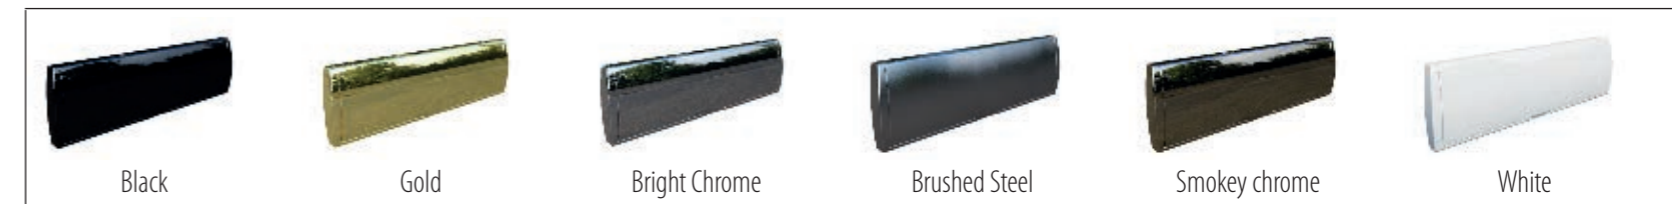

Accessories

Threshold Options

Heritage Slam Lock

Heritage Slam Locking System
An automatic 5 point locking system which is operated as soon as the door closes.

For Full Spec sheet of the Georgian pillar scan this QR Code!

Stainless Steel Furniture

High quality, long lasting, corrosion resistant.
Available in 4 Stainless Steel finishes, Brushed steel, Gold, Chrome and smokey chrome,
Available in lever and pad handles, letterbox's and urn door knockers for a fully coordinated look.

Doctors Knocker available only in Bright Chrome, Gold and Brushed Steel
Urn Knockers also available with Viewer

Door Knockers

Letterbox

Finger Pulls

Door Knobs

Door Handles

We have an extensive selection of furniture for our doors in various colours, enabling you to customise your door
Our designer handles add a stylish and contemporary look to our doors, ensuring customer satisfaction.