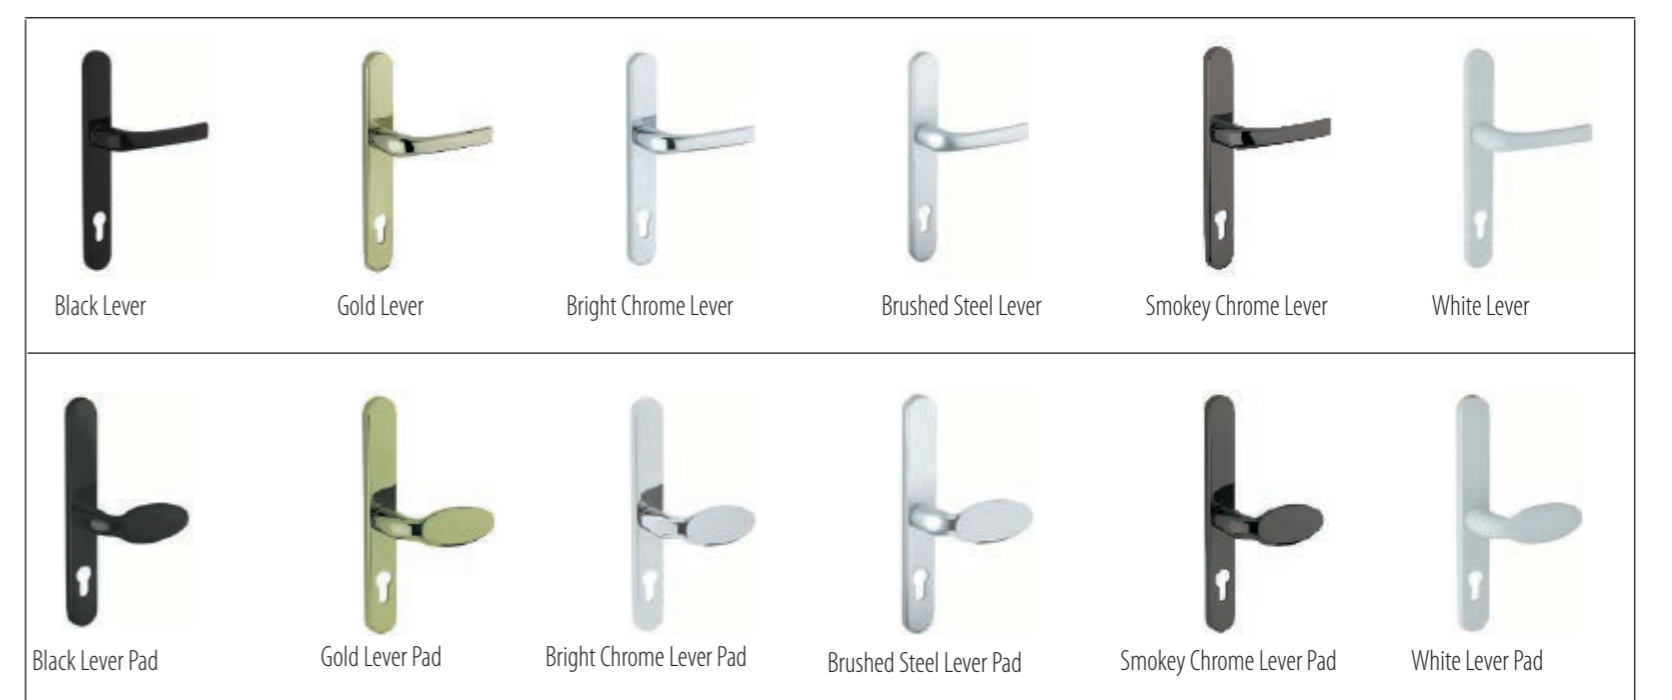

Avant Garde Handle

Heritage Slam Lock

Heritage Slam Locking System
An automatic 5 point locking system which is operated as soon as the door closes.

For Full Spec sheet of the Georgian pillar scan this QR Code!

Stainless Steel Furniture

High quality, long lasting, corrosion resistant.
Available in 4 Stainless Steel finishes, Brushed steel, Gold, Chrome and smokey chrome,
Available in lever and pad handles, letterbox's and urn door knockers for a fully coordinated look.

Doctors Knocker available only in Bright Chrome, Gold and Brushed Steel
Urn Knockers also available with Viewer

Door Knockers

Letterbox

Finger Pulls

Door Knobs

Door Handles

We have an extensive selection of furniture for our doors in various colours, enabling you to customise your door
Our designer handles add a stylish and contemporary look to our doors, ensuring customer satisfaction.

This 3D generated photo demonstrates the advantage of our unique hinge. As is evident from the above picture, this hinge is not attached to the outside of the door, and therefore enhances the appearance of the door, unlike a more conventional flag hinge - as seen on the left. Double seal and rebate.