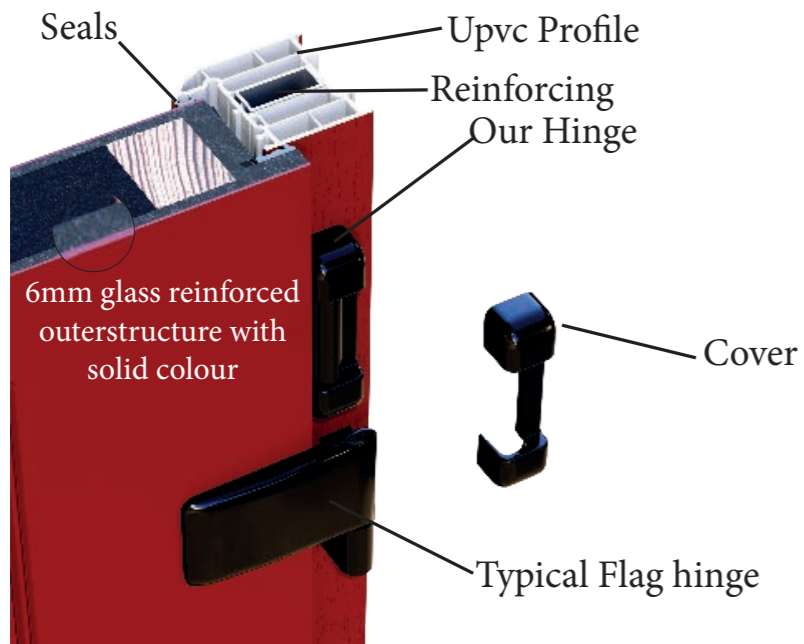

Avant Garde Handle

Heritage Slam Lock

Heritage Slam Locking System
An automatic 5 point locking system which is operated as soon as the door closes.

For Full Spec sheet of the Georgian pillar scan this QR Code!

Doctors Knocker available only in Bright Chrome, Gold and Brushed Steel
Urn Knockers also available with Viewer

Door Knockers

Letterbox

Finger Pulls

Door Knobs

Door Handles

We have an extensive selection of furniture for our doors in various colours, enabling you to customise your door
Our designer handles add a stylish and contemporary look to our doors, ensuring customer satisfaction.

This 3D generated photo demonstrates the advantage of our unique hinge. As is evident from the above picture, this hinge is not attached to the outside of the door, and therefore enhances the appearance of the door, unlike a more conventional flag hinge - as seen on the left. Double seal and rebate.